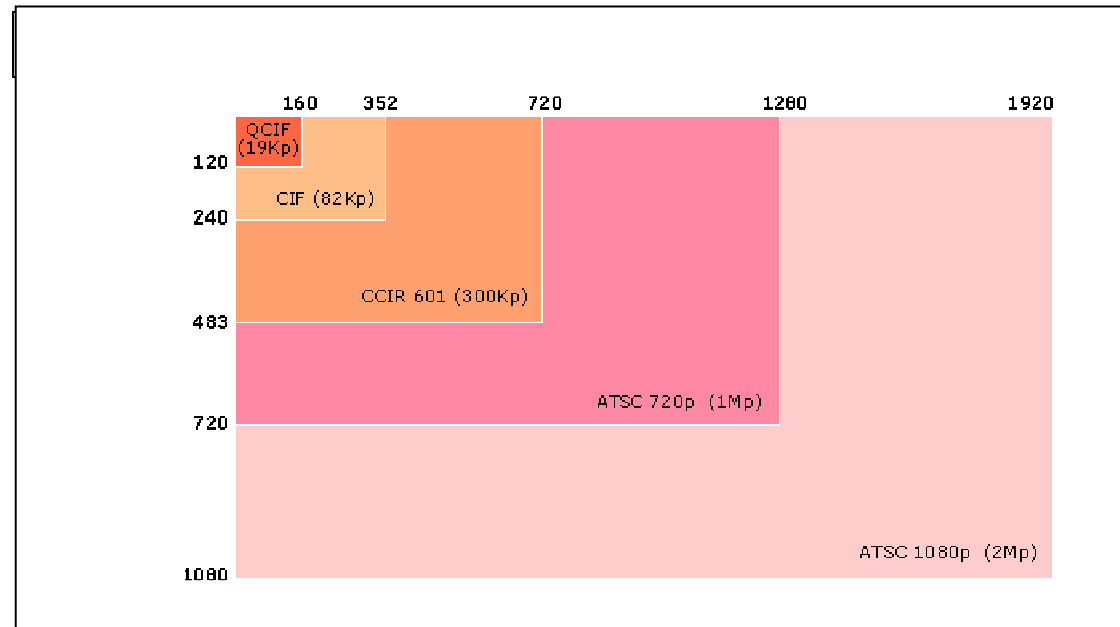

## Video Signals over the Network

| 30 FPS Uncompressed         | Signal GB/Min | Reference   | Technology               | Data Rate GB/Min ‡ | Reference   | Field Test GB/Min |
|-----------------------------|---------------|---|--------------------------|--------------------|---|-------------------|
| <b>SDTV</b>                 | 0.3           |   | <b>Cat5e</b>             | 7500               |   | 750               |
| <b>NTSC 480 X 720</b>       | 1.6           |   | <b>Cat6</b>              | 75000              |   | 7500              |
| <b>HDTV 720P</b>            | 4.1           | <a href="http://en.wikipedia.org/wiki/Uncompressed_video">http://en.wikipedia.org/wiki/Uncompressed_video</a>   | <b>802.11g/n</b>         | 0.405              | <a href="http://www.smallnetbuilder.com/wireless/wireless-basics/30664-5-ways-to-fix-slow-80211n-speed">http://www.smallnetbuilder.com/wireless/wireless-basics/30664-5-ways-to-fix-slow-80211n-speed</a> | 0.165             |
| <b>HDTV 1080P or 1080I</b>  | 13.9          |   | <b>Gigabit</b>           | 7500               |   | 750               |
| <b>H.264 1080P</b>          | 0.4           | <a href="http://www.makeuseof.com/tag/test-home-network-speed-decipher-results/">http://www.makeuseof.com/tag/test-home-network-speed-decipher-results/</a> | <b>Cat5 (POE)</b>        | 750                |   | 75                |
| <b>Blu-Ray (H.264)</b>      | 2.2           |   | <b>Internet (Upload)</b> | 0.005              | <a href="http://www.speedmatters.org/StateRankings">http://www.speedmatters.org/StateRankings</a>   | 0.005             |
| <b>H.264 NTSC 480 X 720</b> | 0.041         | Compression = 38X   | <b>T1</b>                | 0.012              | <a href="http://www.wand.net.nz/~perry/max_download.php">http://www.wand.net.nz/~perry/max_download.php</a>   | 0.005             |
| <b>H.264 720P</b>           | 0.107         |   | <b>T2</b>                | 0.023              |   | 0.009             |
| <b>H.264 SDTV</b>           | 0.008         |   | <b>T3</b>                | 0.046              |   | 0.019             |